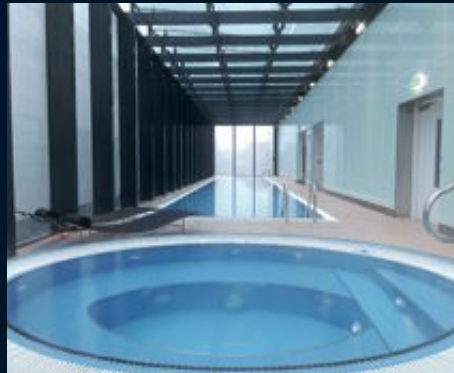

EAT & DRINK

PODIUM RESTAURANT, BAR & LOUNGE

Prepare for the day ahead at the Podium Restaurant with Breakfast at Hilton, which includes an extensive selection of hot and cold items with local, regional and international options. Fresh orange juice and coffee at the table; and fresh eggs, cooked to your preference. Also open for lunch and dinner, this stylish venue serves popular dishes such as Cheshire beef fillet with celeriac purée, roasted beetroot and a potted beef Scotch egg. Pre-dinner aperitifs and other refreshing drinks are on offer at the bar.

CLOUD 23

Admire the panoramic city views from the full-length windows in Cloud 23. Located on the 23rd Floor and serving freshly mixed original or classic cocktails in a vibrant atmosphere, this stylish venue is perfect for any occasion.